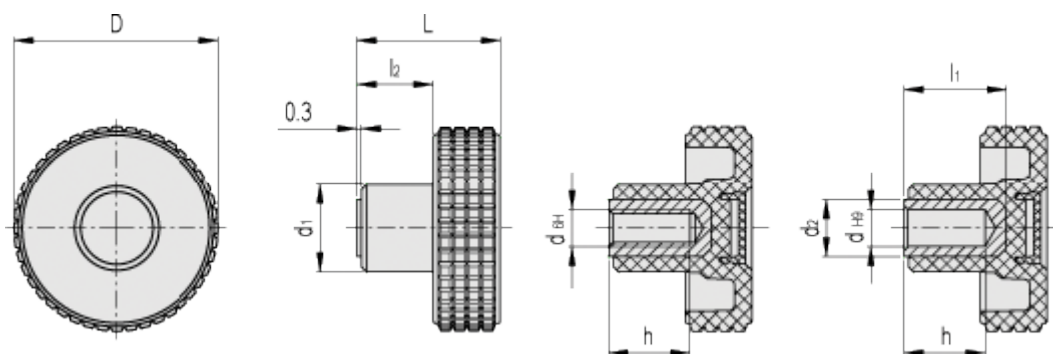

Data Sheet

Article number: 23020345164

Description: E+G Fingergreb MBT.60-B-M12-C4, yellow centre cap

Measures

D = 61

d1 = 23

d2 = -

dH6 = M12

dH9 = -

h = 20

L = 39

l1 = -

l2 = 18.5